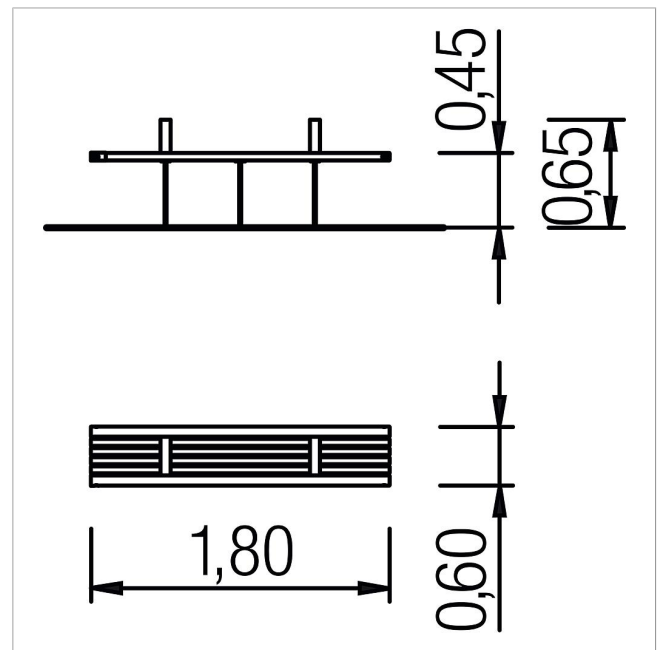

### Scope of delivery

1x bench with armrest Malva: powder-coated steel, colourless oiled hardwood

|   |                       |                                     |
|---|-----------------------|-------------------------------------|
|  | Material              | Powder-coated steel, oiled hardwood |
|  | Foundation level      | FL 3                                |
|  | Minimum space         | -                                   |
|  | Free falling height   | -                                   |
|  | Impact protection net | -                                   |
|  | Foundations           | 3x CF                               |
|  | Largest section       | 180x36x65 cm                        |