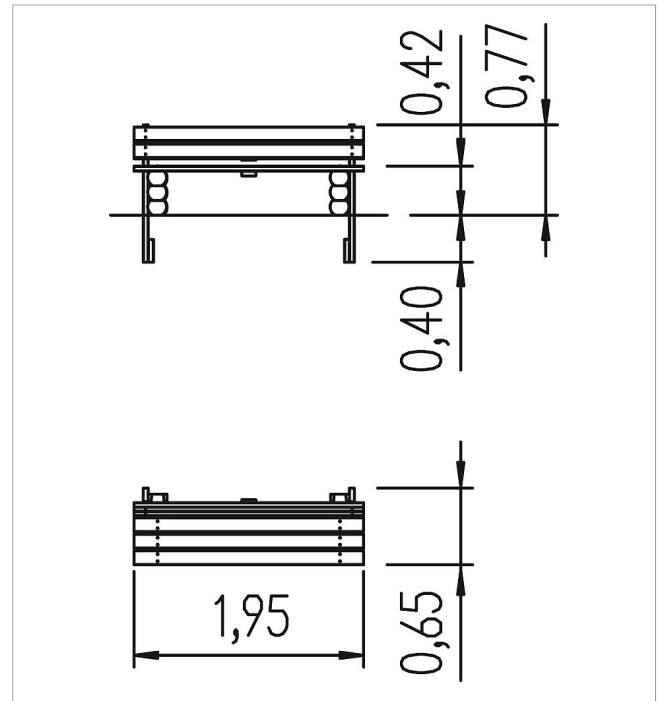

5 45 187 0630 0

paradiso bench with back Schkeud

made in germany

Scope of delivery

1x bench with backrest: : robinia

	Material	Robinia natural
	Foundation level	FL 3
	Minimum space	-
	Free falling height	-
	Impact protection net	-
	Foundations	-
	Assembly	-