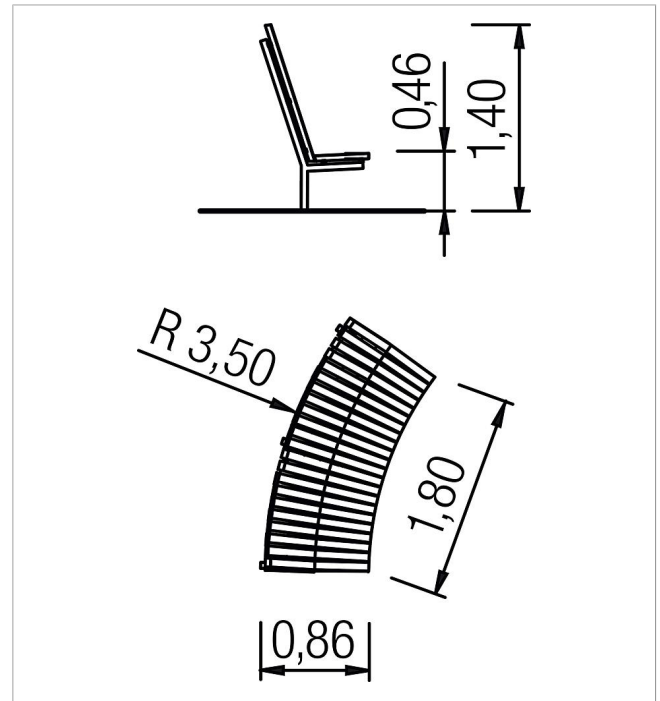

5 60 415 0

Bench with backrest Dahlia

made in germany

Scope of delivery

1x bench with backrest Dahlia: powder-coated steel, colourless oiled hardwood

	Material	Powder-coated steel, oiled hardwood
	Foundation level	FL 3
	Minimum space	-
	Free falling height	-
	Impact protection net	-
	Foundations	3x CF
	Largest section	180x87x46 cm