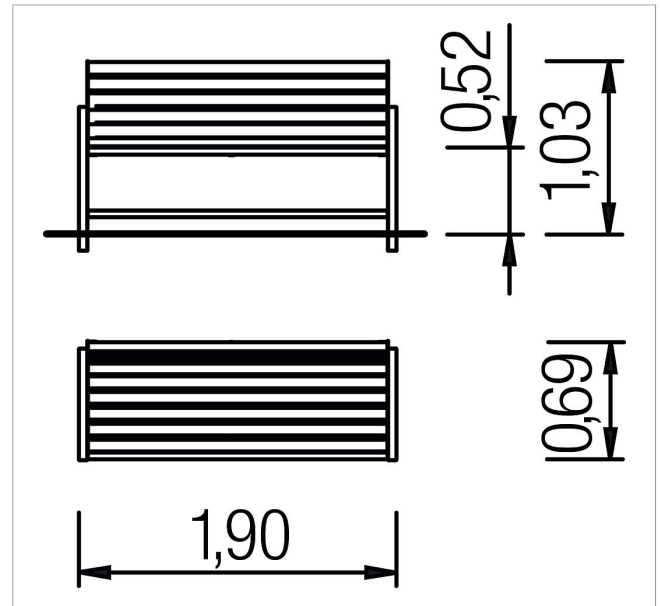

5 60 397 0

Bench with backrest Hedera

made in germany

Scope of delivery

1x bench with backrest Hedera incl. armrests: stainless steel, colourless oiled

	Material	Stainless steel, oiled hardwood
	Foundation level	FL 3
	Minimum space	-
	Free falling height	-
	Impact protection net	-
	Foundations	2x CF