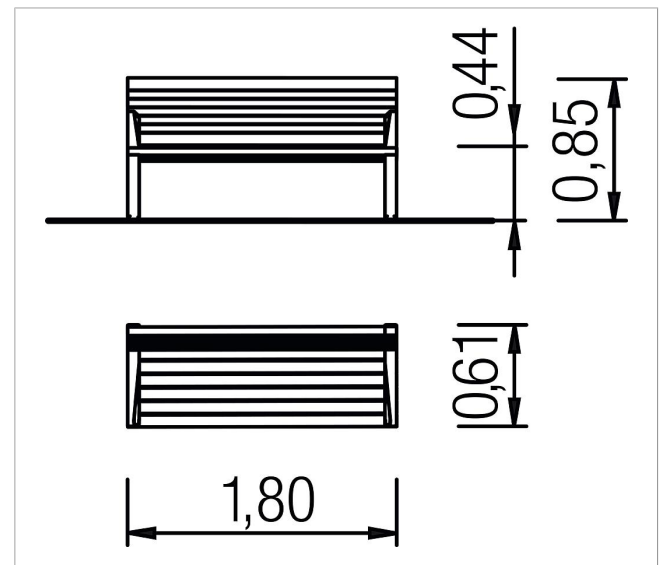

### Scope of delivery

1x bench with backrest Hibiscus: powder-coated aluminium, colourless oiled hardwood

	Material	Powder-coated aluminium, oiled hardwood
	Foundation level	FL 3
	Minimum space	-
	Free falling height	-
	Impact protection net	-
	Foundations	2x CF
	Largest section	180x61x85 cm