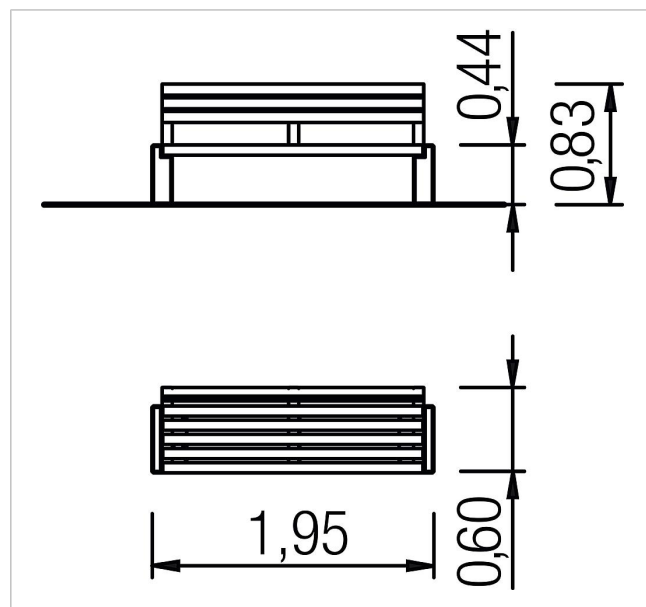

### Scope of delivery

1x bench with backrest Lamium: concrete, colourless oiled hardwood

	Material	Concrete, oiled hardwood
	Foundation level	FL 3
	Minimum space	-
	Free falling height	-
	Impact protection net	-
	Foundations	2x CF