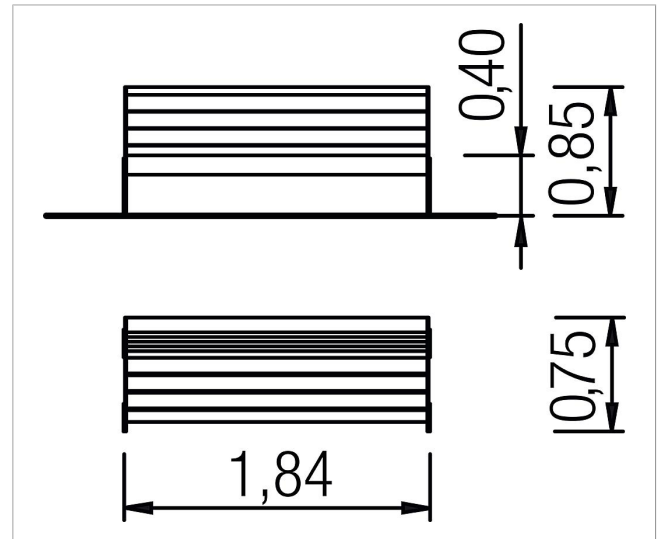

5 60 403 0

Bench with backrest Viola

made in germany

Scope of delivery

1x bench with backrest Viola: powder-coated steel, colourless oiled hardwood

	Material	Powder-coated steel, oiled hardwood
	Foundation level	FL 3
	Minimum space	-
	Free falling height	-
	Impact protection net	-
	Foundations	4x CF
	Largest section	184x75x85 cm