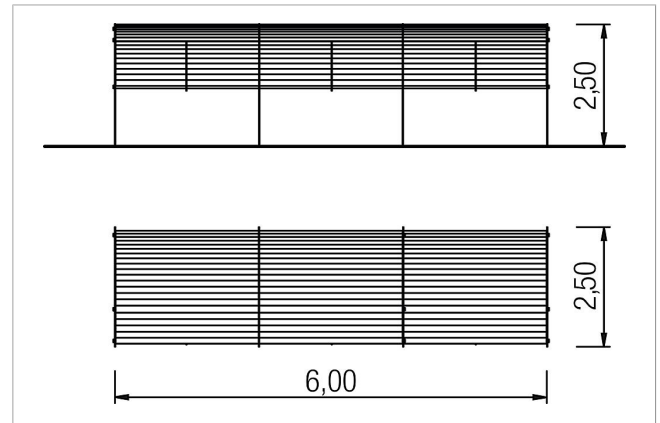

5 60 395 0

Bicycle garage

made in germany

Scope of delivery

1x bicycle garage: powder-coated steel, hardwood colourless oiled

	Material	Powder-coated steel, oiled hardwood
	Foundation level	FL 3
	Minimum space	-
	Free falling height	-
	Impact protection net	-
	Foundations	6x CF
	Largest section	600x250x250cm