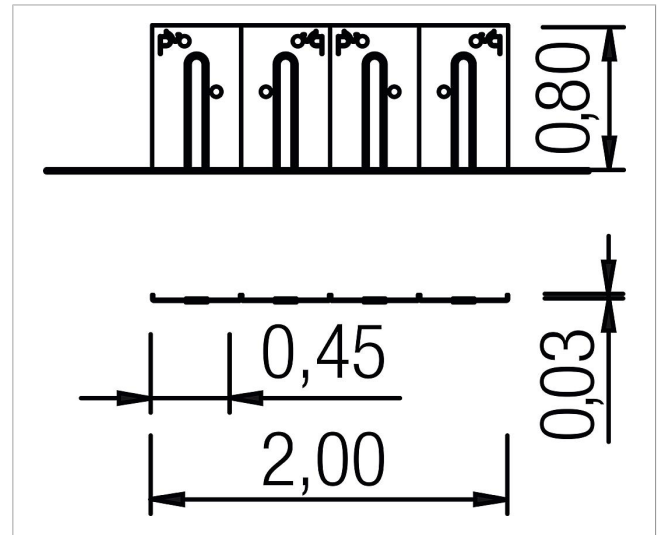

5 60 390 0

Bicycle stand Colour

made in germany

Scope of delivery

1x bicycle stand Colour: powder-coated steel

	Material	Powder-coated steel
	Foundation level	FL 3
	Minimum space	-
	Free falling height	-
	Impact protection net	-
	Foundations	1 x CF
	Largest section	200x3x80 cm