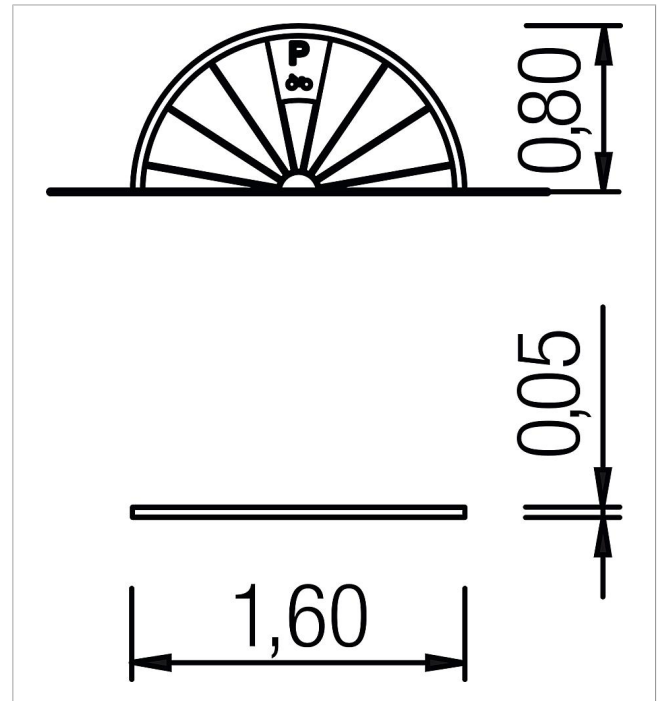

## Bicycle stand Wheel

made in germany

### Scope of delivery

1x bicycle stand Wheel: stainless steel

	Material	Stainless steel
	Foundation level	FL 3
	Minimum space	-
	Free falling height	-
	Impact protection net	-
	Foundations	1 x CF
	Largest section	160x5x80 cm