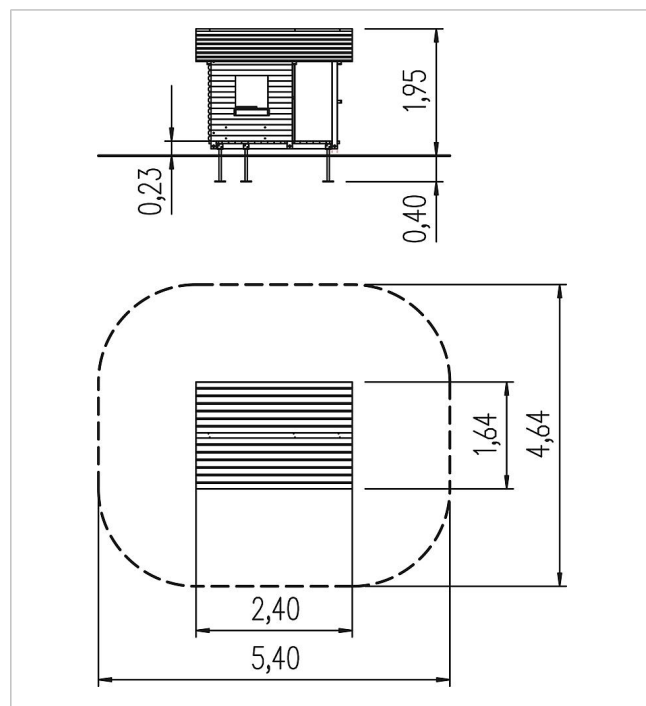

5 59 045 5

playo block house with porch

made in germany

Scope of delivery

set of posts with post shoes: SW, galvanised steel
 set of flower boxes: finished plywood
 table top: Hexaflor
 set of seats: Hexaflor
 Block house: SW

	Material	SW pi
	Foundation level	FL 1
	Minimum space	540x464x195 cm
	Free falling height	23 cm
	Impact protection net	-
	Foundations	6x CF or 4x PFs
	Assembly	2 persons/2 h
	Largest section	240x100x12 cm
	Heaviest section	30 kg