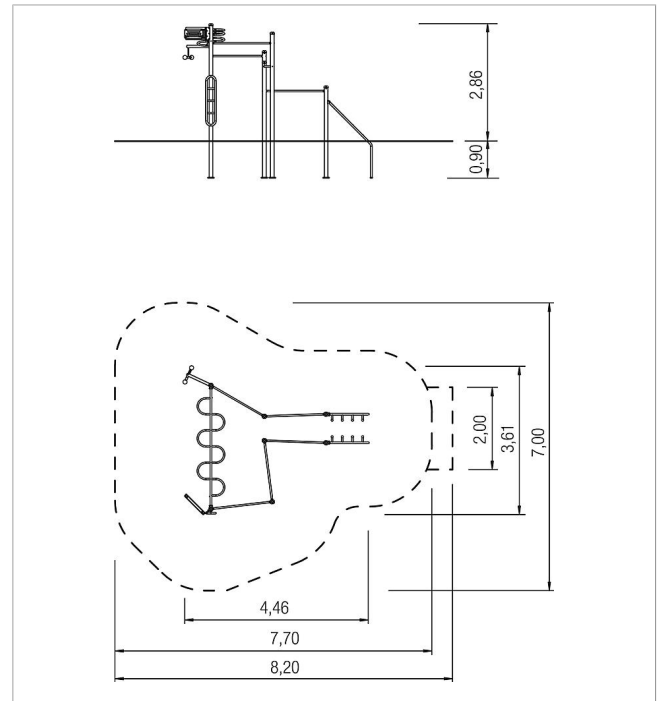

### Scope of delivery

- 7x posts: hot-dip galv. and powder-coat. steel  $\varnothing$  89 mm
- 1x climbing board: synthetic resin
- 1x hand-over-hand arch: stainless steel
- 1x rung ladder vertical: stainless steel
- 3x horizontal bar: stainless steel
- 1x parallel bars rod: stainless steel
- 1x climbing bone: stainless steel
- 1x push-ups: stainless steel
- 7x post cover: PA6

	Material	Steel powder.
	Foundation level	FL 3
	Minimum space	820x700x286 cm
	Free falling height	177 cm
	Impact protection net	40,0 m <sup>2</sup>
	Foundations	6x CF