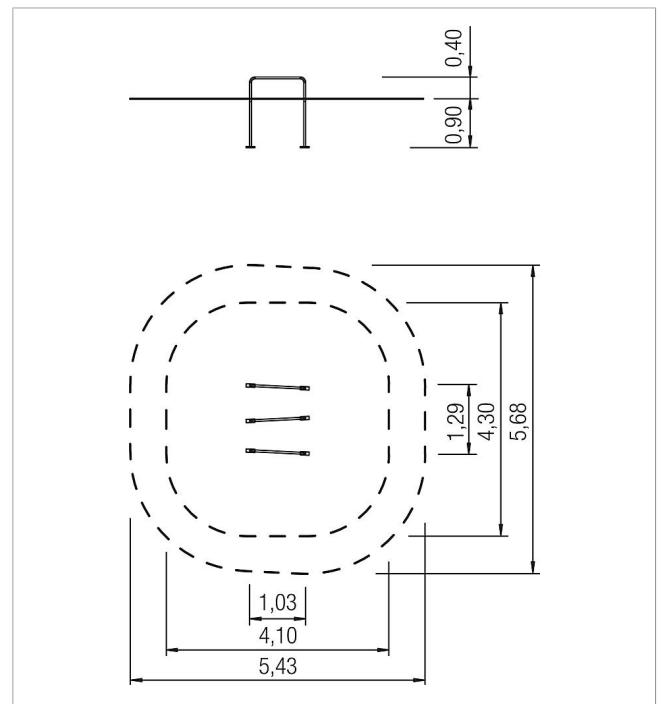

5 52 038 1430 9

fit BodyWeightStation double parallelles

made in germany

Scope of delivery

3x bar rods: stainless steel

	Material	Stainless steel
	Foundation level	FL 3
	Minimum space	543x568x240 cm
	Free falling height	40 cm
	Impact protection net	-
	Foundations	2x CF