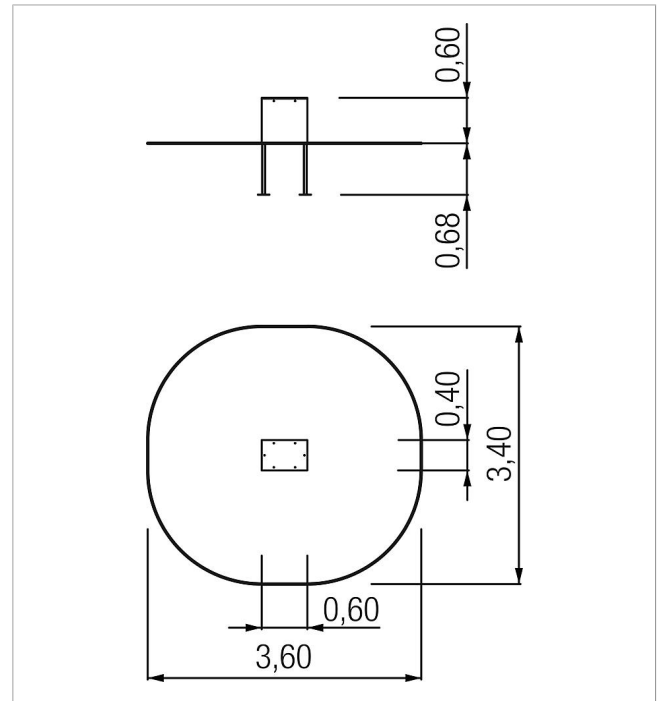

5 52 051 0

fit BodyWeightStation large jump box

made in germany

Scope of delivery

1x jump box: HPL

	Material	HPL
	Minimum space	360x340x240 cm
	Free falling height	60 cm
	Impact protection net	-
	Foundations	2x CF
	Largest section	60x40x60 cm