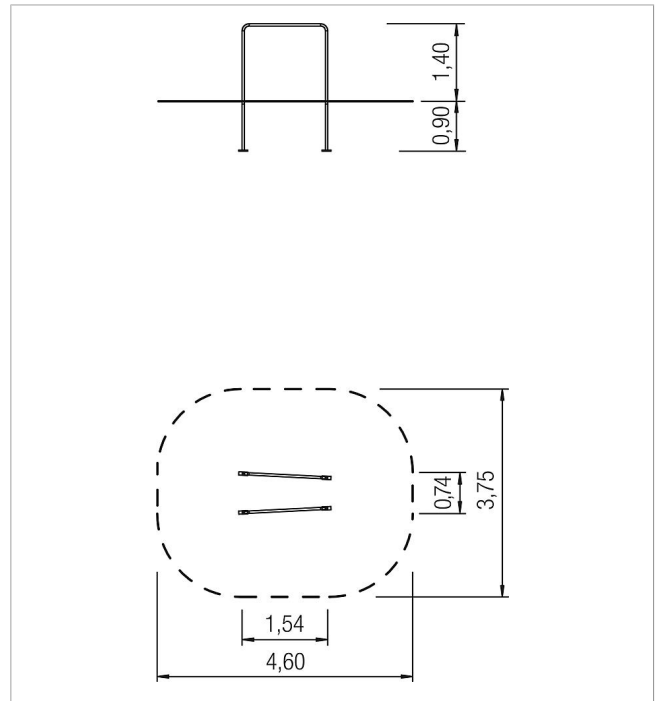

## fit BodyWeightStation parallel bars

made in germany

### Scope of delivery

1x bar rods: stainless steel

	Material	Stainless steel
	Foundation level	FL 3
	Minimum space	460x375x330 cm
	Free falling height	140 cm
	Impact protection net	15,5 m <sup>2</sup>
	Foundations	2x CF