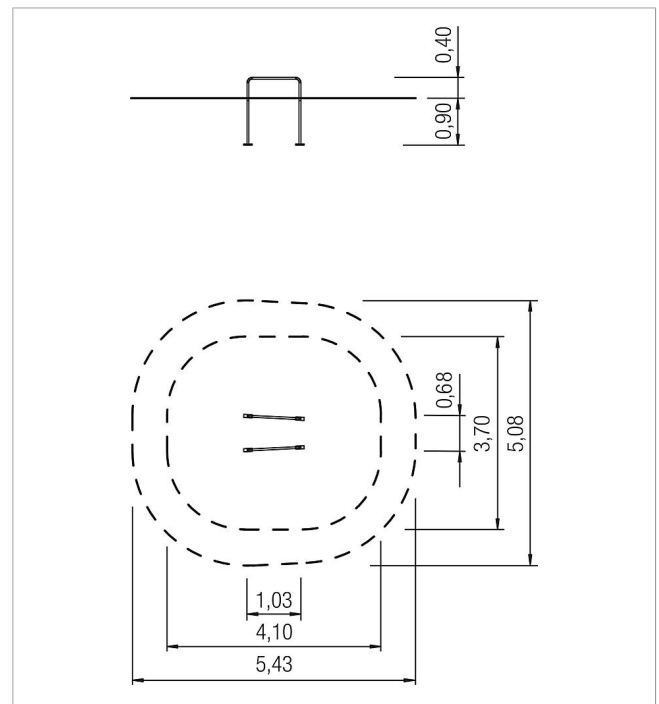

5 52 037 1430 9

fit BodyWeightStation parallelles

made in germany

Scope of delivery

2x bar rods: stainless steel

	Material	Stainless steel
	Foundation level	FL 3
	Minimum space	543x508x240 cm
	Free falling height	40 cm
	Impact protection net	-
	Foundations	2x CF