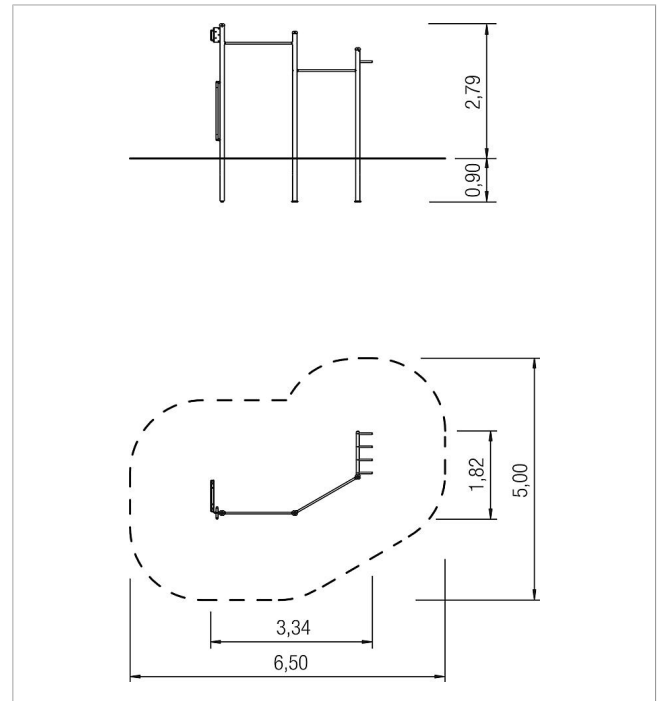

5 52 031 1430 9

fit BodyWeightStation pull-up

made in germany

Scope of delivery

- 3x posts: hot-dip galv. and powder-coat. steel \varnothing 89 mm
- 1x climbing board: synthetic resin
- 1x rung ladder vertical: stainless steel
- 2x horizontal bar: stainless steel
- 1x hammer handle: stainless steel
- 3x post cover: PA6

	Material	Steel powder.
	Foundation level	FL 3
	Minimum space	650x500x279 cm
	Free falling height	170 cm
	Impact protection net	25,0 m ²
	Foundations	3x CF