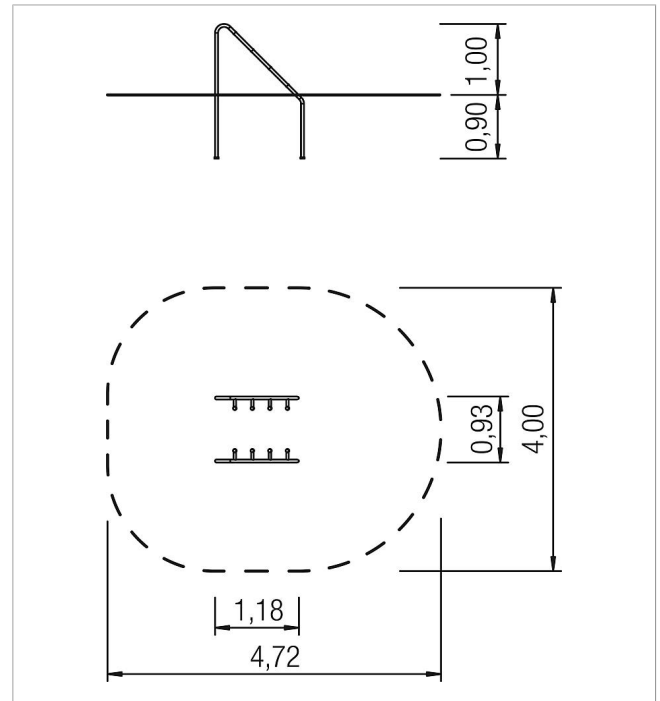

5 52 039 1430 9

fit BodyWeightStation push-up

made in germany

Scope of delivery

2x tube frame with grips: stainless steel

	Material	Stainless steel
	Foundation level	FL 3
	Minimum space	472x400x220 cm
	Free falling height	100 cm
	Impact protection net	16,5 m ²
	Foundations	2x CF