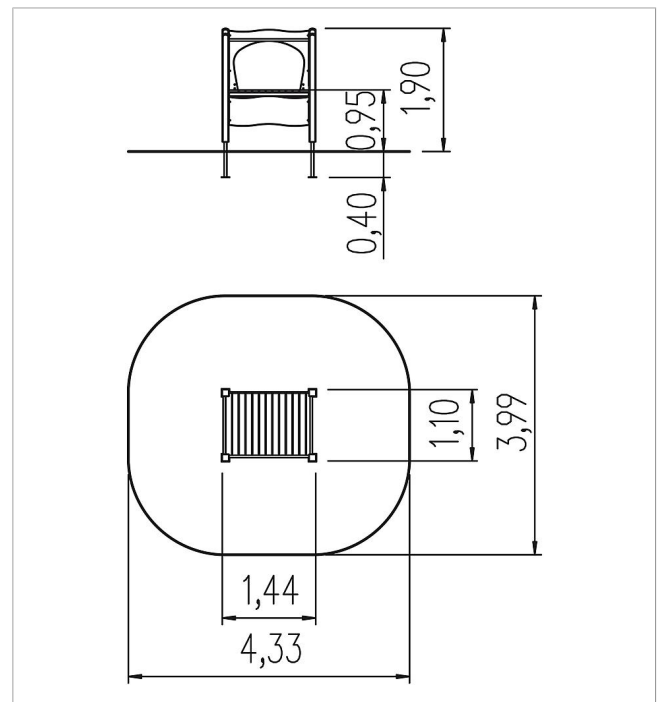

5 11 039 0110 0

playo Broad slide
platform, ph 95 cm

made in germany

Scope of delivery

4x post construction: SW
4x post shoe: steel galvanised
1x platform construction: SW
1x wall panel: HPL
3x walk-through protection leaf: stainless steel
1x set of grips: aluminium, plastic coated
1x ladder vertical: SW, rungs stainless steel
1x slide entry plate: HPL
fittings: stainless steel

	Material	SW pi
	Foundation level	FL 1
	Minimum space	433x399x275 cm
	Free falling height	95 cm
	Impact protection net	15,5 m ²
	Foundations	4x CF or 4x PFs
	Assembly	2 persons/4 h