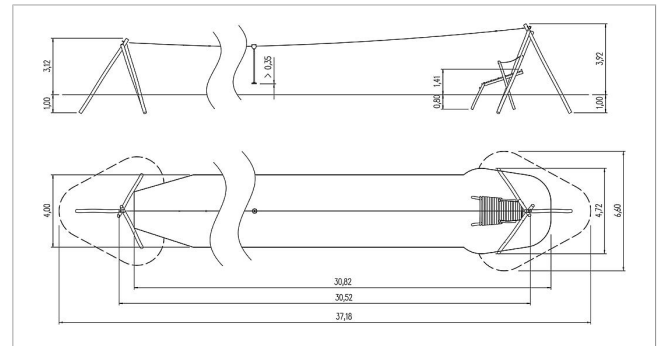

5 45 125 0530 6

paradiso cable way Tardo 30 m with starting platform

made in germany

Scope of delivery

- 1x starting block: robinia
- 1x target block: robinia
- 1x starting platform: robinia
- 1x cableway seat with trolley: rubber
- 1x rope 30 m: steel
- 1x rope holder: stainless steel
- 1x rope tensioner: stainless steel
- 2x impact spring: spring steel

	Material	Robinia oiled
	Foundation level	FL 3
	Minimum space	3717x460x392 cm
	Free falling height	144 cm
	Impact protection net	121,0 m ²
	Foundations	10x CF
	Assembly	3 persons/7 h