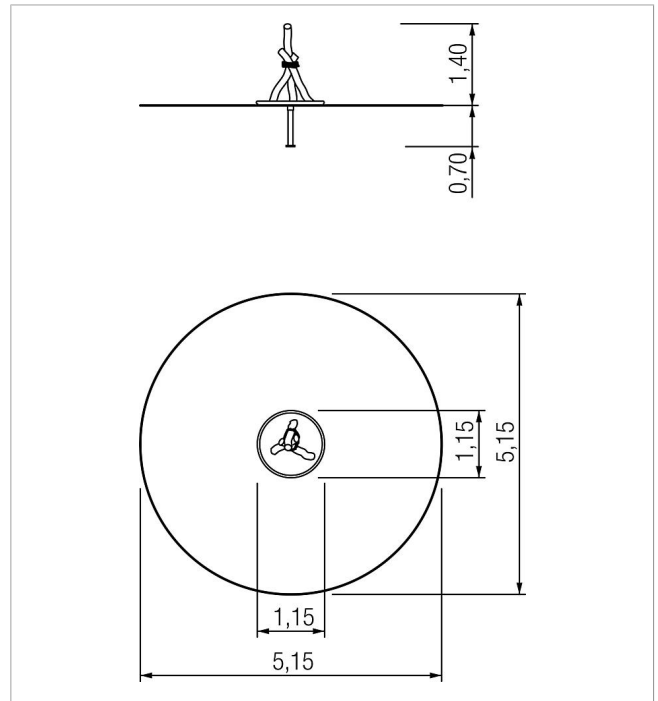

5 45 115 0630 0

paradiso carousel Leda

made in germany

Scope of delivery

- 1x rotating plate: stainless steel
- 1x support structure: robinia
- 1x rope winding: plastic-coated steel cable

	Material	Robinia natural
	Foundation level	FL 3
	Minimum space	Ø 515x180 cm
	Free falling height	17 cm
	Impact protection net	22,0 m ²
	Foundations	1x CF
	Assembly	-