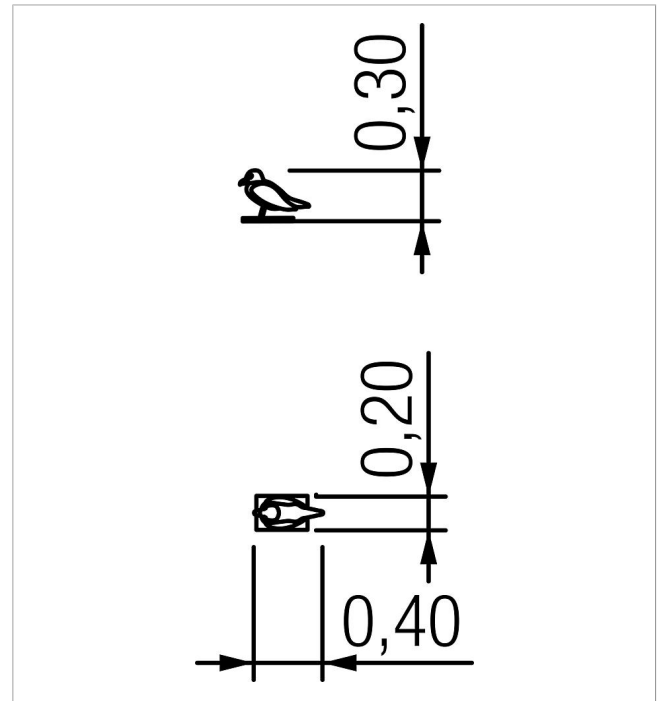

5 45 189 0600 0

paradiso carved figure
gull Sanni

made in germany

Scope of delivery

1x carved figure to screw on posts: robinia

	Material	Robinia natural
	Foundation level	-
	Minimum space	-
	Free falling height	-
	Impact protection net	-
	Foundations	-
	Assembly	-