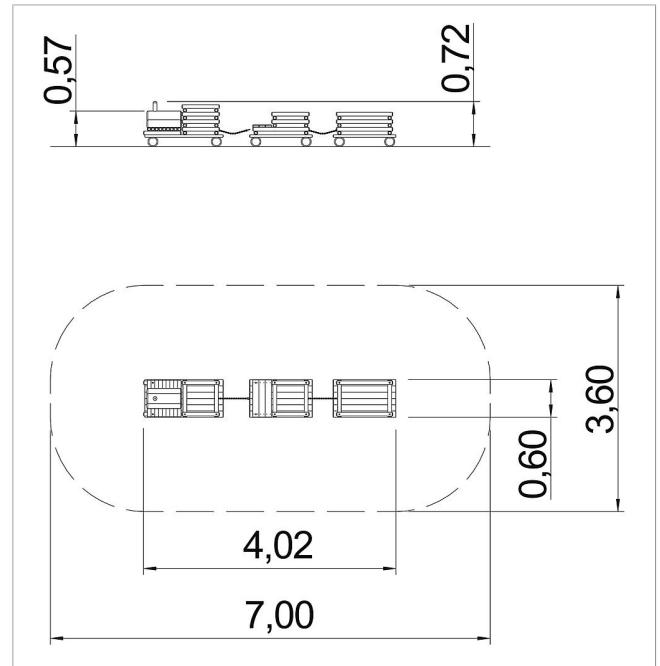

5 59 079 0

playo chain-linked train

made in germany

3+

Scope of delivery

- 1x locomotive: SW
- 1x car: SW
- 1x passenger car: SW

	Material	SW pi
	Foundation level	-
	Minimum space	700x360x237 cm
	Free falling height	57 cm
	Impact protection net	-
	Foundations	-
	Assembly	1 person/0.5 h
	Largest section	130x60x70 cm
	Heaviest section	50 kg