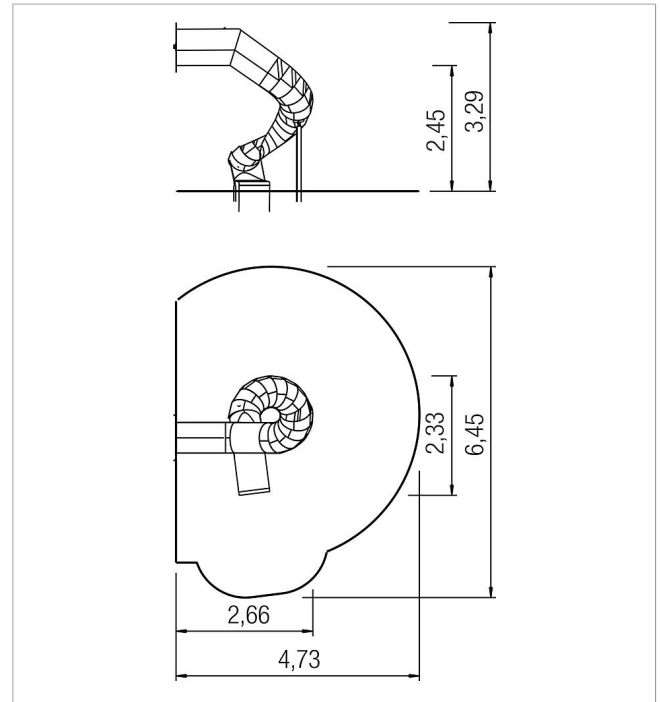

5 40 112 1210 0

**Basis Channel add-on slide 270 degree, spiralled to left, stainless steel, ph 245**

*made in germany*

3+

**Scope of delivery**

1x spiralled add-on slide ph 245 cm: stainless steel

	Material	Stainless steel
	Foundation level	FL 3
	Minimum space	473x645x425 cm
	Free falling height	23 cm
	Impact protection net	25,0 m <sup>2</sup>
	Foundations	5x CF