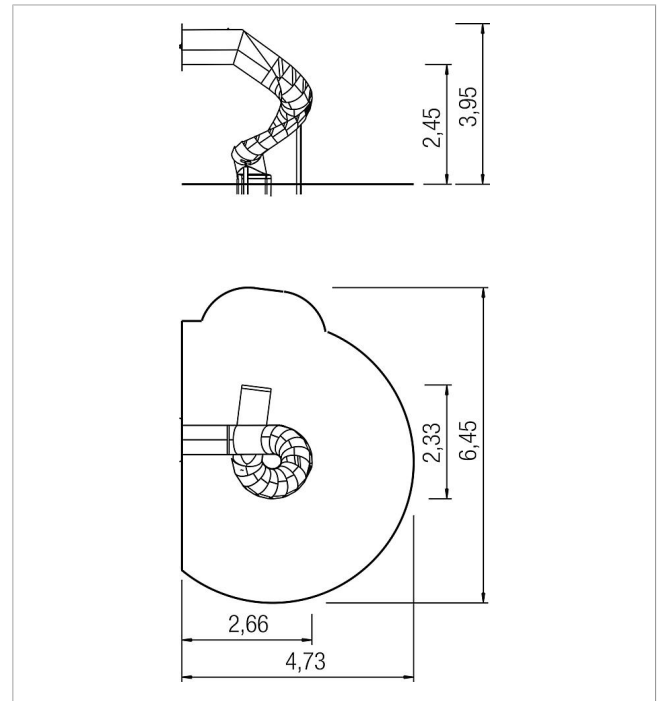

5 40 110 1210 0

**Basis Channel slide 270
degree, spiralled to
right, stainless steel,
ph 245 cm**

made in germany

3⁺

Scope of delivery

1x spiralled add-on slide ph 245 cm: stainless steel

	Material	Stainless steel
	Foundation level	FL 3
	Minimum space	473x645x425 cm
	Free falling height	23 cm
	Impact protection net	25,0 m ²
	Foundations	5x CF