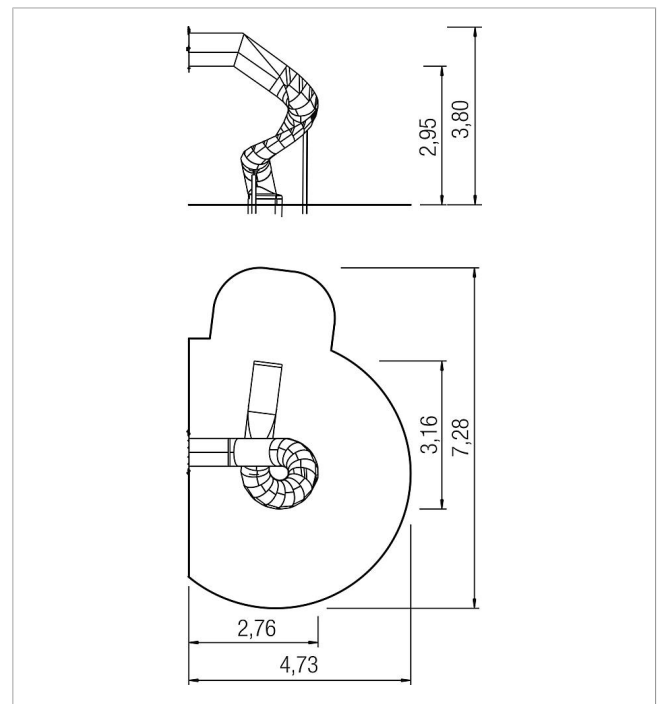

5 40 111 1210 0

**Basis Channel slide 270
degree, spiralled to
right, stainless steel,
ph 295 cm**

made in germany

3⁺

Scope of delivery

1x spiralled add-on slide ph 295 cm: stainless steel

	Material	Stainless steel
	Foundation level	FL 3
	Minimum space	473x728x475 cm
	Free falling height	23 cm
	Impact protection net	27,0 m ²
	Foundations	5x CF