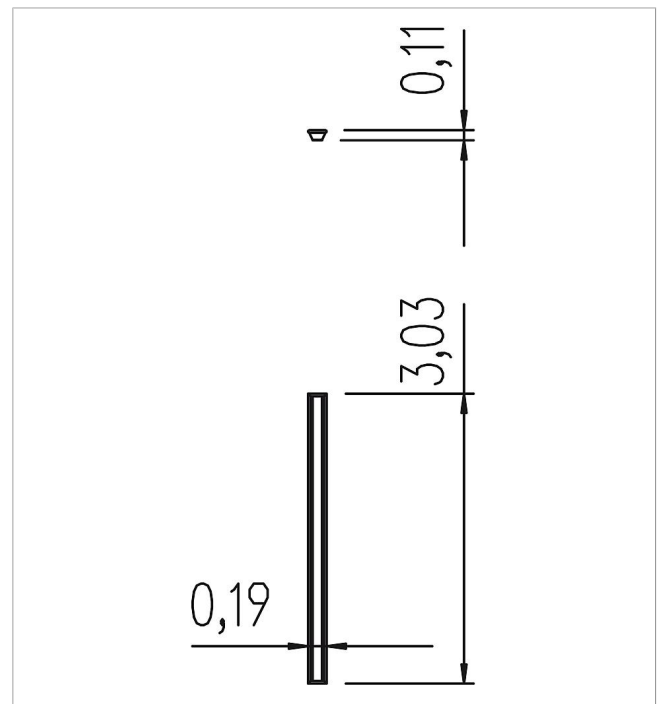

5 66 452 1200 0

Basis Channel straight 300 cm

made in germany

Scope of delivery

1x water channel 300 cm: stainless steel
plus 3x foot

Material

Stainless steel