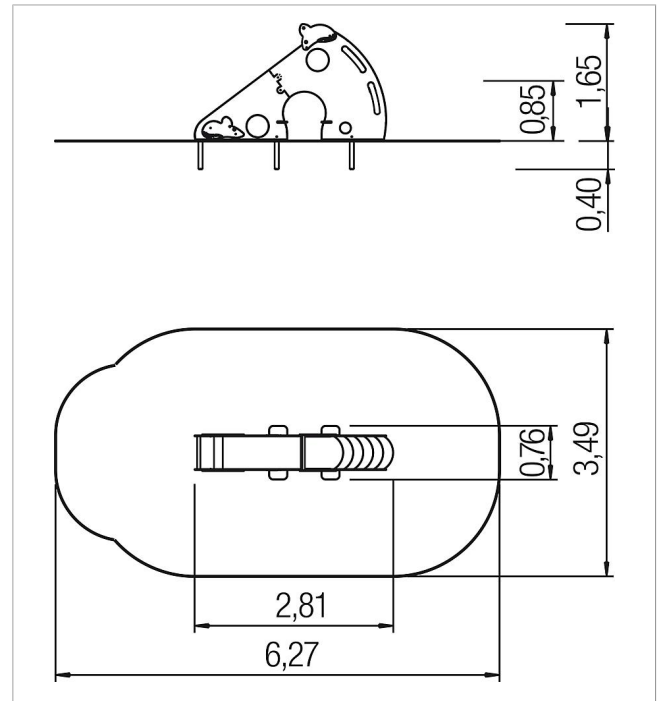

5 59 831 5

minimondo Cheese slide

made in germany

Scope of delivery

- 1x slide frame with cheese holes: HPL
- 1x slide lining: stainless steel
- 1x stair entrance: HPL
- 4x decorative mouse: HPL
- 2x bench: HPL
- Earth anchor: galvanised steel

	Material	HPL yellow
	Foundation level	FL 1
	Minimum space	627x349x265 cm
	Free falling height	85 cm
	Impact protection net	19,5 m ²
	Foundations	3x CF or 3x PFs
	Assembly	2 persons/1 h
	Largest section	240x165x76 cm
	Heaviest section	160 kg