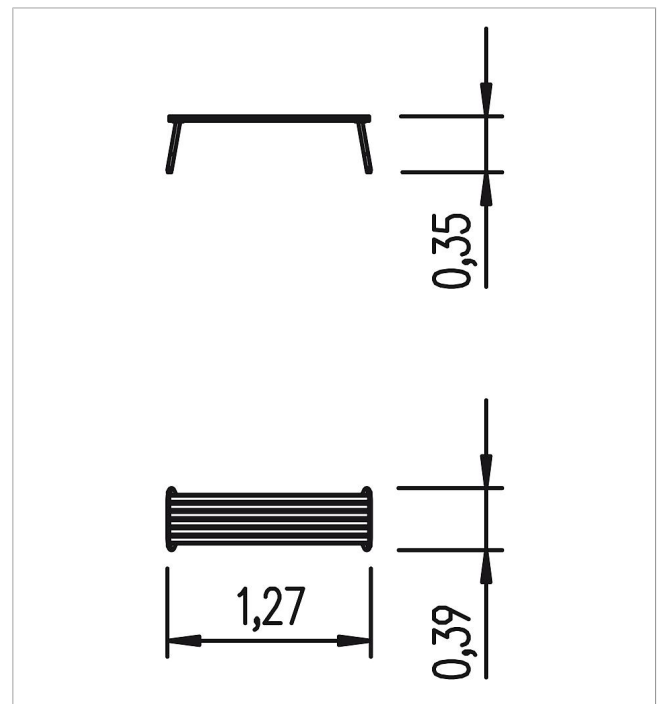

5 10 068 0400 0

**playo children's bench
w/o back rest Sederli
midi**

made in germany

Scope of delivery

bench without backrest: 125x30x35 cm, SW, powdered steel

	Material	Larch oiled
	Foundation level	-
	Minimum space	128x39x180 cm
	Free falling height	-
	Impact protection net	-
	Foundations	-
	Assembly	1 person/0.5 h
	Largest section	128x39x37 cm
	Heaviest section	-