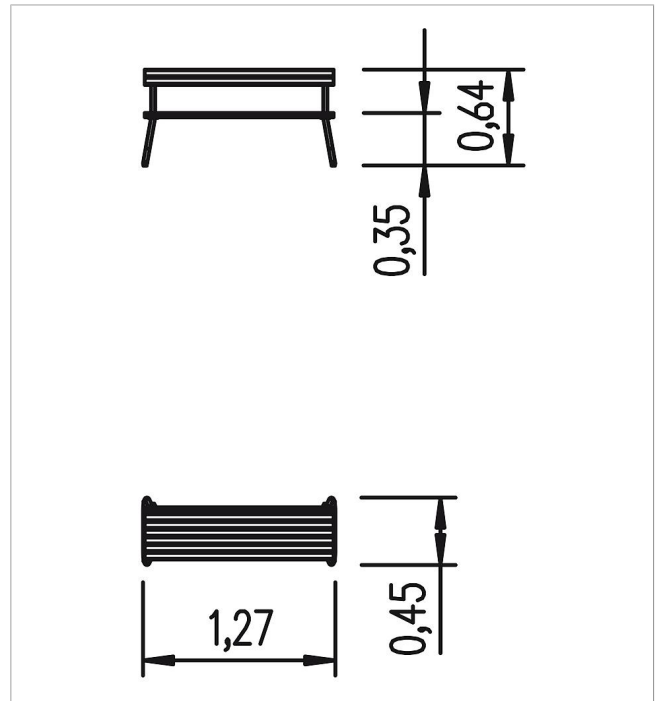

5 10 067 0100 0

**playo children's bench
with back rest Sederli
midi**

made in germany

Scope of delivery

bench with backrest: 125x30x35 cm, backrest height 65 cm, SW, powdered steel

	Material	SW glazed
	Foundation level	-
	Minimum space	128x45x180 cm
	Free falling height	-
	Impact protection net	-
	Foundations	-
	Assembly	1 person/0.5 h
	Largest section	128x45x65 cm
	Heaviest section	-