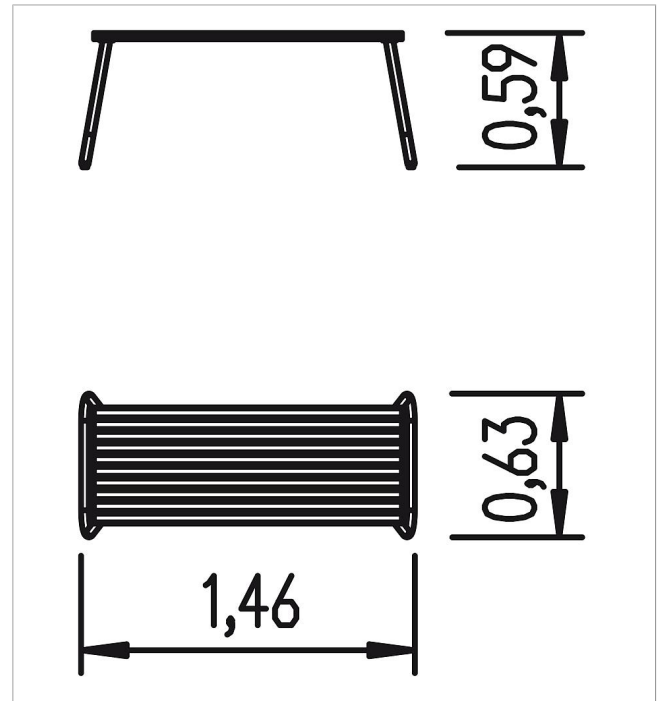

5 10 070 0100 0

playo children's stool Sederli midi

made in germany

Scope of delivery

1x table: SW, steel powder

	Material	SW glazed
	Foundation level	-
	Minimum space	146x63x180 cm
	Free falling height	-
	Impact protection net	-
	Foundations	-
	Assembly	1 person/0.5 h
	Largest section	135x51x57 cm
	Heaviest section	-