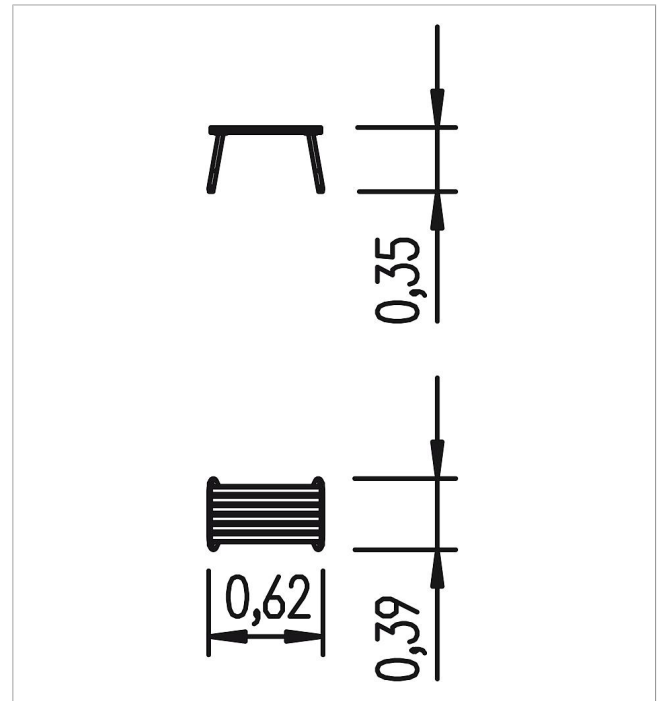

5 10 069 0100 0

playo children's stool  
Sederli midi

made in germany

Scope of delivery

stool, SH: 35 cm

	Material	SW glazed
	Foundation level	-
	Minimum space	63x39x180 cm
	Free falling height	-
	Impact protection net	-
	Foundations	-
	Assembly	1 person/0.5 h
	Largest section	63x39x37 cm
	Heaviest section	-