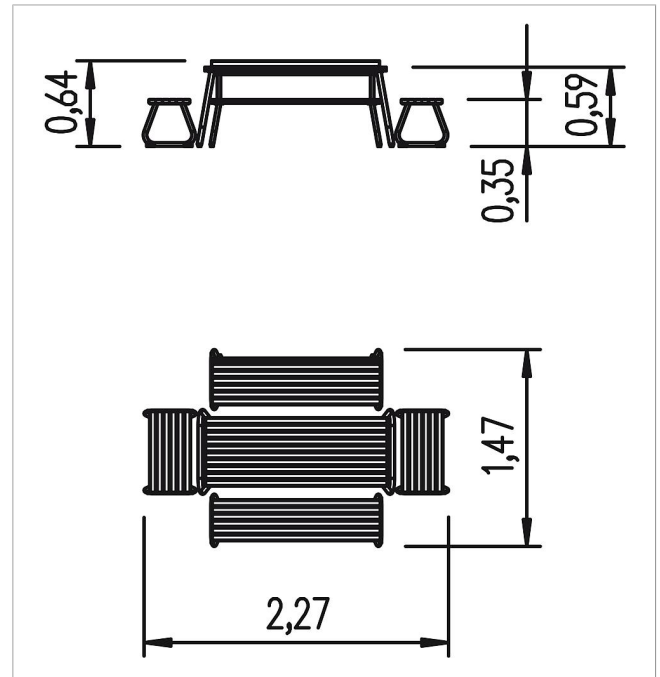

### Scope of delivery

- 1x table: 135x51x57 cm, SW, powdered steel
- 1x bench with backrest: 125x30x32 cm, backrest height 65 cm, SW, powdered steel
- 1x bench without backrest: 125x30x35 cm, SW, powdered steel
- 2x stool: 60x30x35 cm, SW, powdered steel

	Material	Larch oiled
	Foundation level	-
	Minimum space	227x147x180 cm
	Free falling height	-
	Impact protection net	-
	Foundations	-
	Assembly	1 person/1 h
	Largest section	146x63x61 cm
	Heaviest section	-