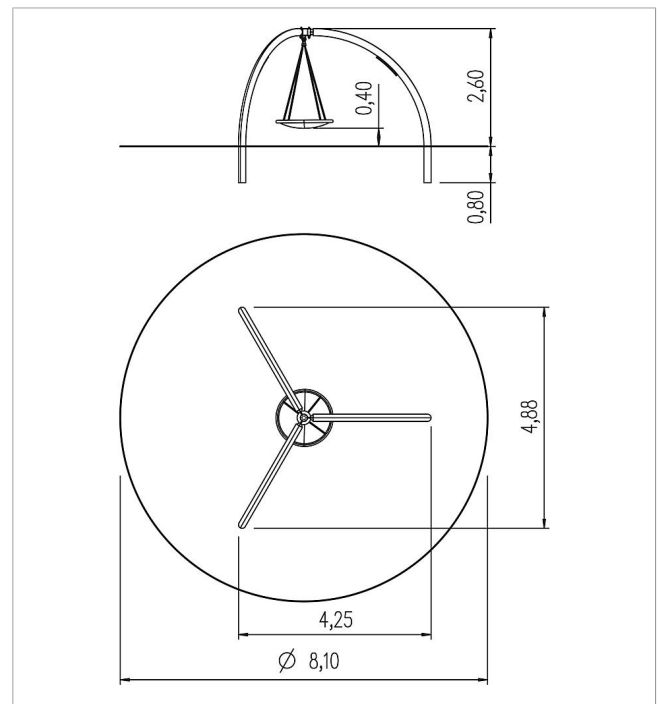

5 55 359 024

unique circular swing
with nest seat

made in germany

Scope of delivery

- 3x posts bent: galvanised and powder-coated steel
- 1x nest swing $\varnothing = 120$ cm: rope ring, steel cable-link mat, rubber fabric over chain suspension
- 1x multi-point suspension: stainless steel
- 3x impact protection: rubber

	Material	Steel powder. blue
	Foundation level	FL 3
	Minimum space	$\varnothing 810 \times 320$ cm
	Free falling height	203 cm
	Impact protection net	52,0 m ²
	Foundations	3x CF
	Assembly	2 persons/6 h
	Largest section	239x255x12 cm
	Heaviest section	40 kg