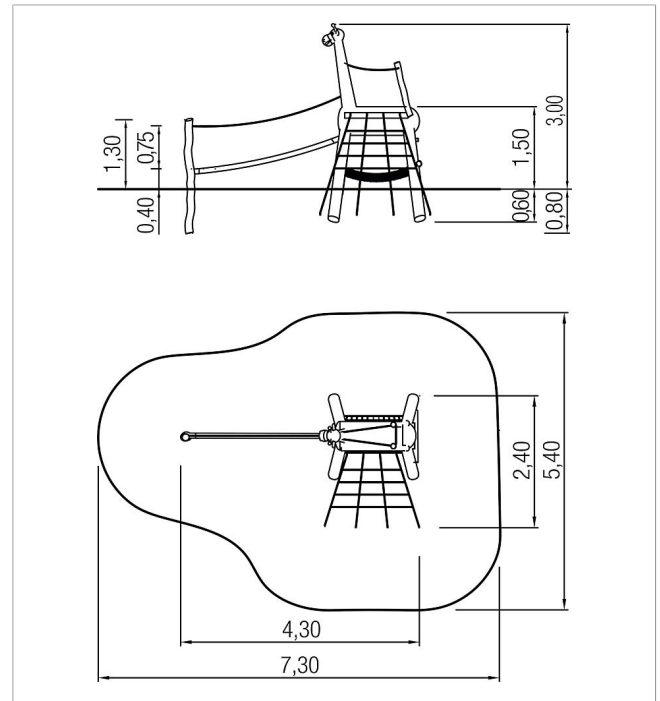

5 45 171 0630 0

paradiso climbing giraffe Greg

made in germany

Scope of delivery

- 1x carved figure PH 100 cm: robinia
- 1x climbing net: plastic-coated steel cable
- 1x balance rope with ropen handrail: plastic-coated steel cable
- 1x crossbeam climbing ascent: robinia
- 1x lounge net: plastic-coated steel cable

	Material	Robinia natural
	Foundation level	FL 3
	Minimum space	730x540x330 cm
	Free falling height	150 cm
	Impact protection net	31,0 m ²
	Foundations	9x CF
	Assembly	-