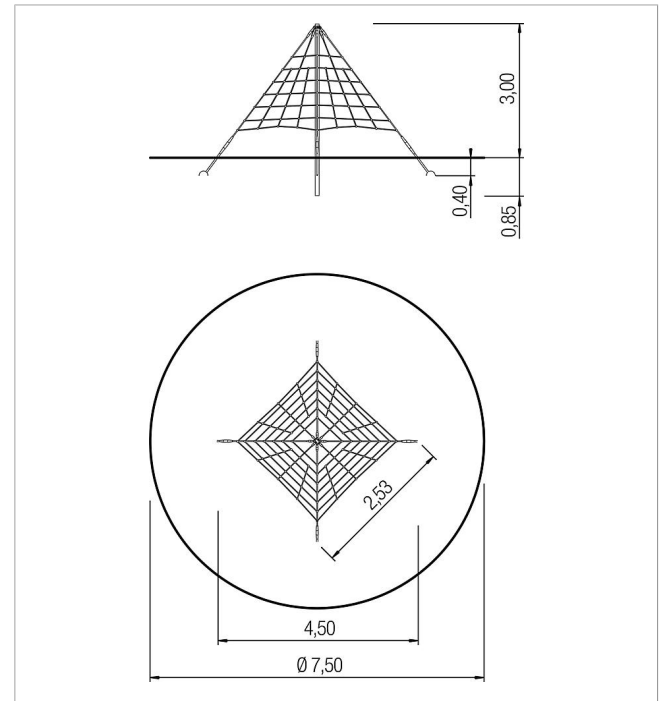

5 55 628 0

Basis Climbing pyramid 300

made in germany

3+

Scope of delivery

1x climbing pyramid H 3 m: steel
ropes: plastic-coated steel cable

	Material	Steel
	Foundation level	FL 3
	Minimum space	750x300 cm
	Free falling height	235 cm
	Impact protection net	44,5 m ²
	Foundations	5x CF
	Assembly	4 persons/3 h
	Largest section	750x300 cm
	Heaviest section	40 kg