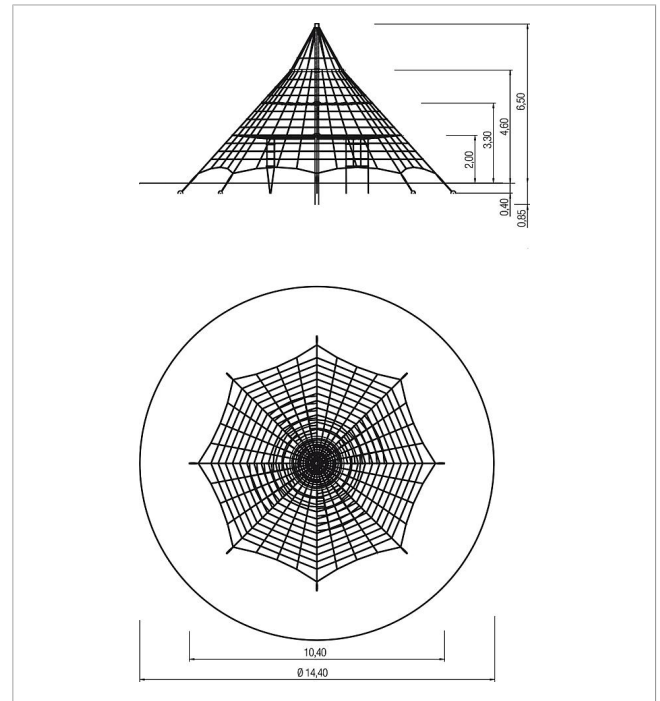

## Basis Climbing pyramid 650

made in germany

### Scope of delivery

- 1x climbing pyramid H 6.5 m: galvanised steel, plastic-coated steel cable
- 1x nest swing: galvanised steel, plastic-coated steel cable
- 8x shroud spanner for ground attachment