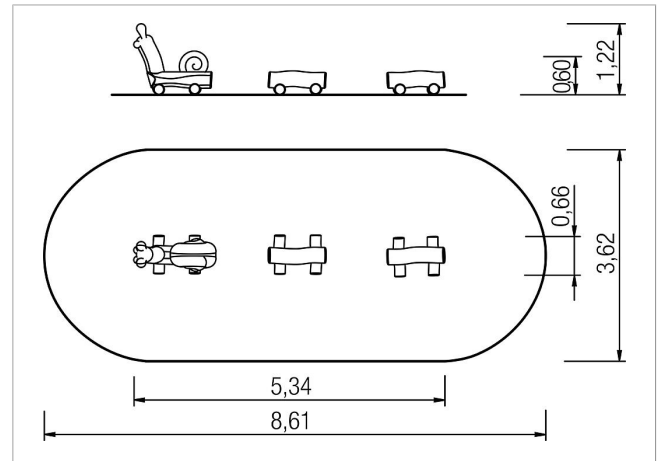

5 45 341 0630 0

paradiso climbing snale Pinella

made in germany

1+

Scope of delivery

1x carved figure Snail: robinia
2x carved figure Trailer: robinia

	Material	Robinia natural
	Foundation level	FL 3
	Minimum space	330x550x240 cm
	Free falling height	60 cm
	Impact protection net	-
	Foundations	6x CF
	Assembly	1 person/2 h