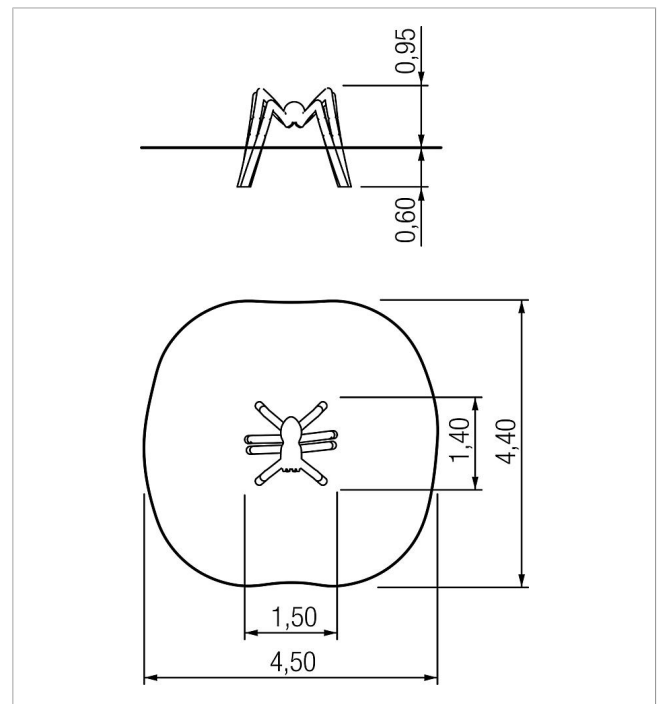

5 45 153 0630 0

paradiso climbing spider Thekla

made in germany

Scope of delivery

1x carved figure: robinia

	Material	Robinia natural
	Foundation level	FL 3
	Minimum space	450x440x275 cm
	Free falling height	95 cm
	Impact protection net	17,0 m ²
	Foundations	6x CF
	Assembly	-