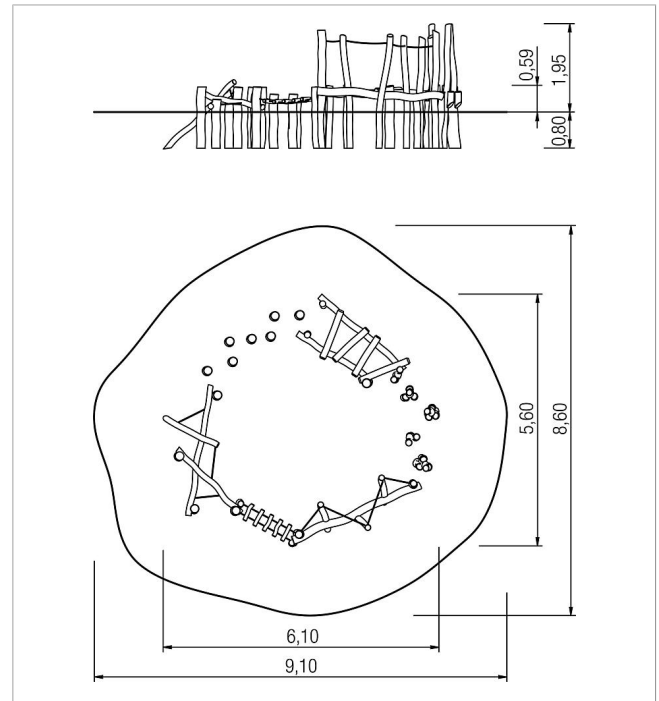

## paradiso climbing structure Erin

made in germany

### Scope of delivery

- 1x crossed logs crossing
- 5x stilts: robinia
- 1x zig zag balance: robinia
- 1x wobbly bridge: robinia
- 1x crossed logs with ropes: robinia, plastic-coated steel cable
- 7x balancing pollards: robinia

	Material	Robinia oiled
	Foundation level	FL 3
	Minimum space	910x860x239 cm
	Free falling height	59 cm
	Impact protection net	60,0 m <sup>2</sup>
	Foundations	27x CF
	Assembly	-