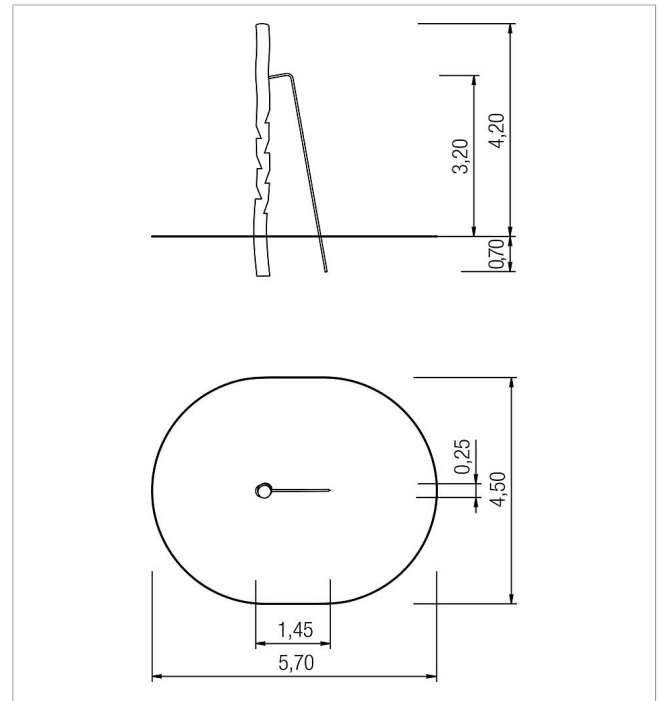

5 45 180 0530 0

paradiso climbing trunk Jуда

made in germany

Scope of delivery

1x climbing trunk with notched footsteps: robinia
1x fireman's pole: stainless steel

	Material	Robinia oiled
	Foundation level	FL 3
	Minimum space	570x450 cm
	Free falling height	230 cm
	Impact protection net	22,0 m ²
	Foundations	2x CF
	Assembly	-