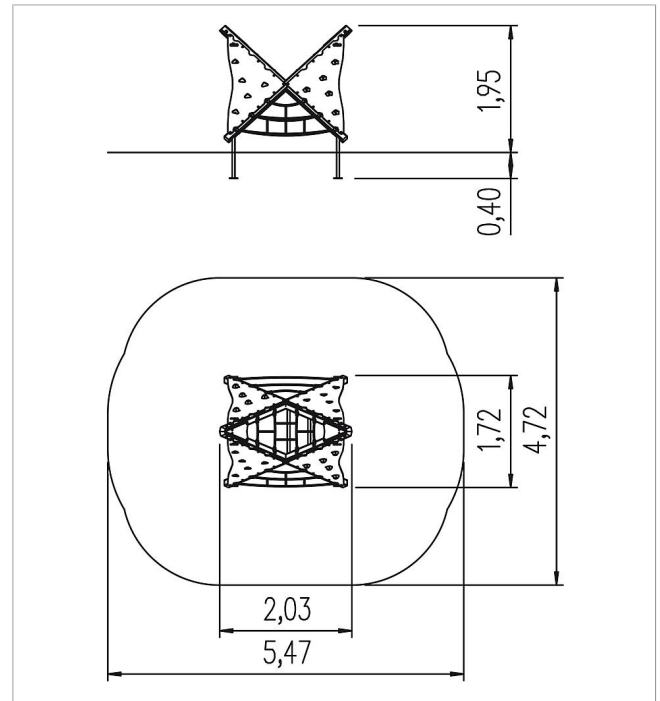

5 11 060 0310 0

playo climbing unit Lhotse

made in germany

Scope of delivery

- 2x climbing board with grips: HPL, GFRP
- 2x climbing board with grip holes: HPL
- 2x reinforcement panel: HPL
- 3x rung: stainless steel
- 2x net: polyester-coated steel cable
- 3x rope: polyester-coated steel cable
- wood structure: SW
- post shoe: galvanised steel

	Material	Larch natural
	Minimum space	547x472x375 cm
	Free falling height	195 cm
	Impact protection net	23,0 m ²
	Foundations	4x CF or 4x PFs