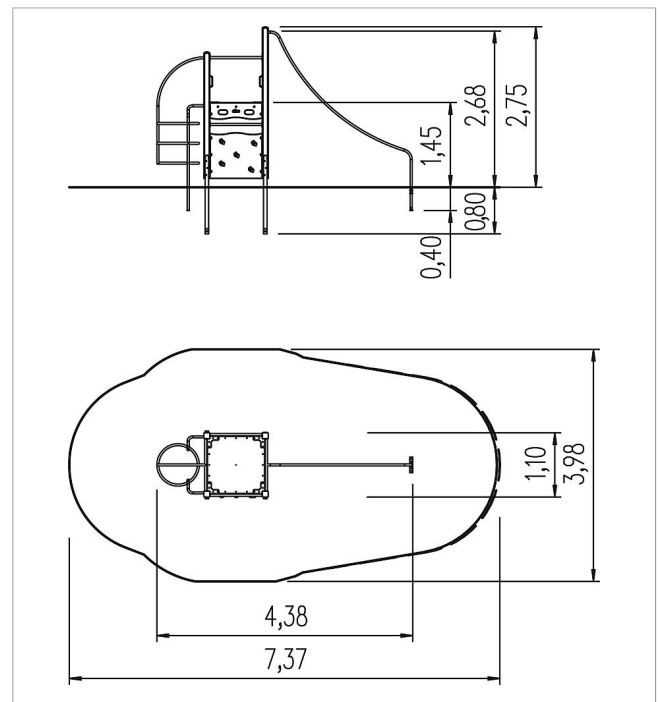

### Scope of delivery

- 4x post unit: SW or steel
- 1x tarpaulin platform: SW, HPL, rubber
- 1x climbing panel: HPL, climbing grips
- 1x climbing panel: HPL
- 1x climbing tunnel: stainless steel
- 1x hand over hand climbing rod: stainless steel
- 1x ladder vertical: stainless steel
- 1x access restriction: HPL
- 2x walk-through protection: stainless steel
- 3x set of climbing grips: aluminium, plastic-coated
- Fittings: stainless steel

	Material	Larch GL, larch
	Foundation level	FL 1
	Minimum space	737x398x325 cm
	Free falling height	168 cm
	Impact protection net	23,5 m <sup>2</sup>
	Foundations	6x CF or 2x PFs + 4x CF