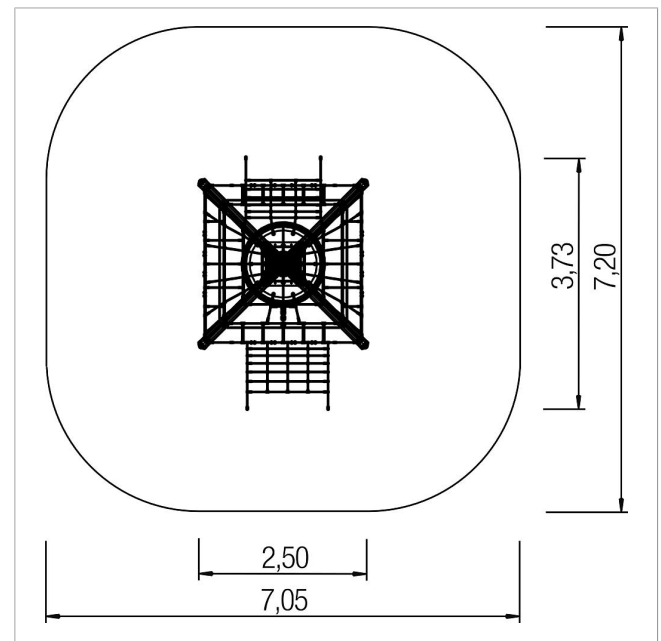

### Scope of delivery

- 1x steel mast Ø 16 cm, length 600cm: galvanised steel
- 2x cross-timber: high-quality, pressure-boiler treated laminated boards
- 1x climbing rope: plastic-coated steel cable
- 2x diagonal climbing nets: plastic-coated steel cable
- 2x slouching nets: plastic-coated steel cable
- 2x horizontal ladders: plastic-coated steel cable
- 2x horizontal nets: plastic-coated steel cable
- 4x garland ropes: plastic-coated steel cable
- 1x vantage platform: steel, plastic-coated steel cable
- 4x holding ropes: plastic-coated steel cable
- 1x flag: steel, powder-coated

	Material	Steel rope, steel
	Foundation level	FL 3
	Minimum space	720x705x530 cm
	Free falling height	275 cm
	Impact protection net	45,5 m <sup>2</sup>
	Foundations	1x CF
	Assembly	4 persons/4 h
	Largest section	Ø 16x600 cm