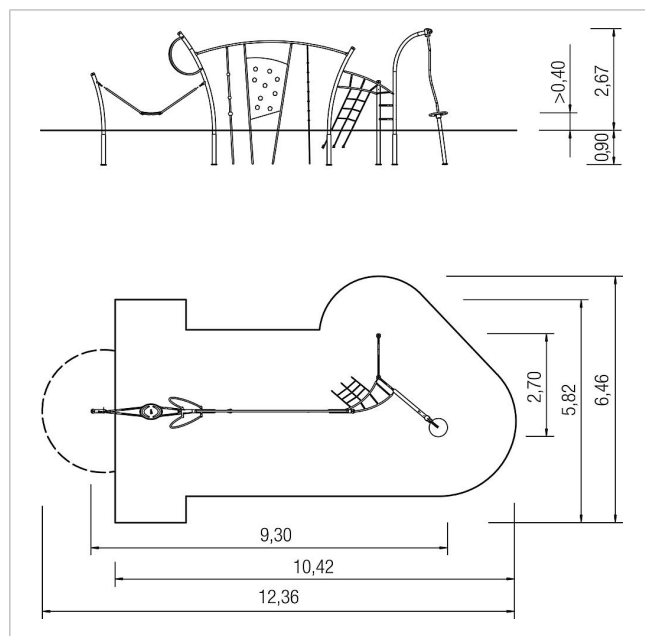

### Scope of delivery

- 6x posts: galvanised and powder-coated steel
- 1x climbing wall: HPL
- 1x climbing rope with grips: plastic-coated steel cable, PA6
- 1x climbing rod with grips: stainless steel
- 1x climbing net: plastic-coated steel cable
- 1x swirl: stainless steel
- 1x ladder: stainless steel
- 1x ladder crossover twisted: stainless steel
- 1x horizontal bar: stainless steel
- 1x curver: plastic, steel
- 2x hand grips: stainless steel
- 6x post cover: PA6

	Material	Steel powder. red
	Foundation level	FL 3
	Minimum space	1236x646x467 cm
	Free falling height	250 cm
	Impact protection net	50,0 m <sup>2</sup>
	Foundations	8x CF