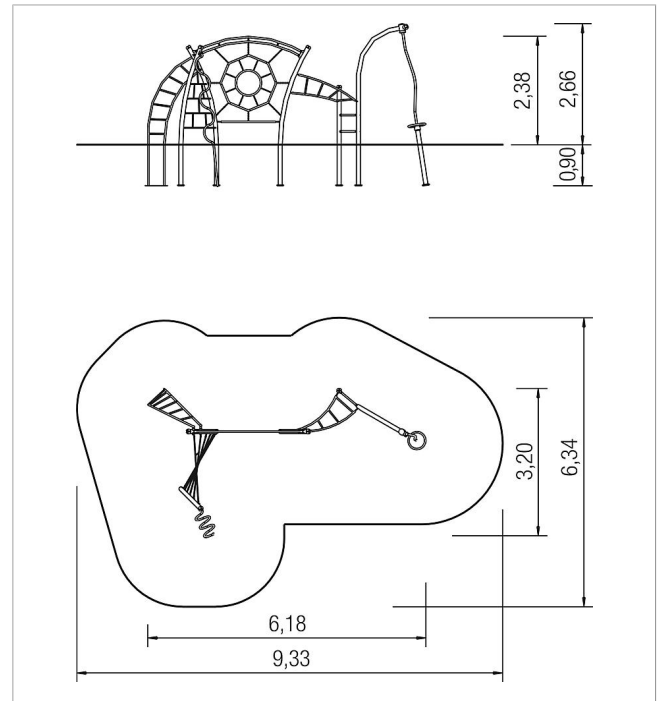

5 52 021 1430 9

Basis Climbing unit TeenCity Pandora

made in germany

Scope of delivery

- 5x posts: galvanised and powder-coated steel
- 1x chain net octagon: stainless steel
- 1x climbing net: plastic-coated steel cable
- 1x climbing snake: stainless steel
- 1x swirl: stainless steel
- 1x ladder: stainless steel
- 1x ladder access twisted: stainless steel
- 1x ladder crossover twisted: stainless steel
- 5x post cover: PA6

	Material	Steel powder. iguana
	Foundation level	FL 3
	Minimum space	933x634x466 cm
	Free falling height	238 cm
	Impact protection net	42,0 m ²
	Foundations	8x CF
	Assembly	2 persons/7 h
	Largest section	160x40x350 cm
	Heaviest section	40 kg