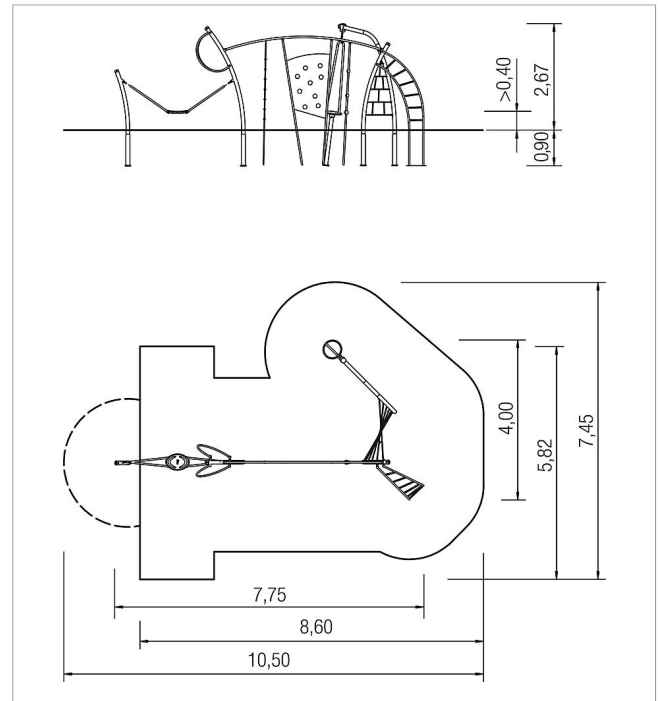

### Scope of delivery

- 4x posts: galvanised and powder-coated steel
- 1x climbing wall: HPL
- 1x climbing rope with grips: plastic-coated steel cable, PA6
- 1x climbing rod with grips: stainless steel
- 1x climbing net: plastic-coated steel cable
- 1x swirl: stainless steel
- 1x ladder access twisted: stainless steel
- 1x curver: plastic, steel
- 2x hand grips: stainless steel
- 4x post cover: PA6

	Material	Steel powder. iguana
	Foundation level	FL 3
	Minimum space	1050x745x467 cm
	Free falling height	250 cm
	Impact protection net	48,0 m <sup>2</sup>
	Foundations	7x CF