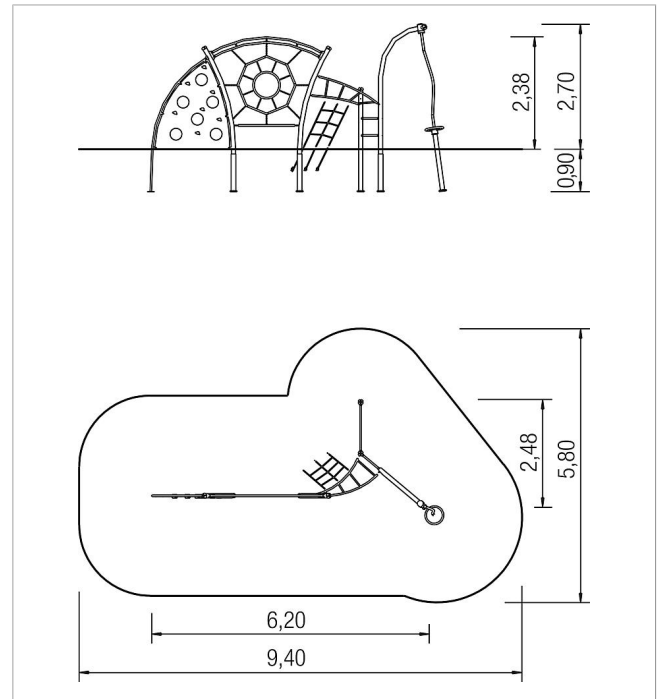

5 52 018 1430 8

Basis Climbing unit TeenCity Telesto

made in germany

Scope of delivery

- 5x posts: galvanised and powder-coated steel
- 1x chain net octagon: stainless steel
- 1x climbing wall, grips: HPL, GFRP
- 1x swirl: stainless steel
- 1x horizontal bar: stainless steel
- 1x ladder: stainless steel
- 1x ladder crossover twisted: stainless steel
- 1x climbing net: plastic-coated steel cable
- 5x post cover: PA6

	Material	Steel powder. red
	Foundation level	FL 3
	Minimum space	940x580x466 cm
	Free falling height	238 cm
	Impact protection net	41,0 m ²
	Foundations	8x CF
	Assembly	2 persons/8 h
	Largest section	160x40x350 cm
	Heaviest section	40 kg