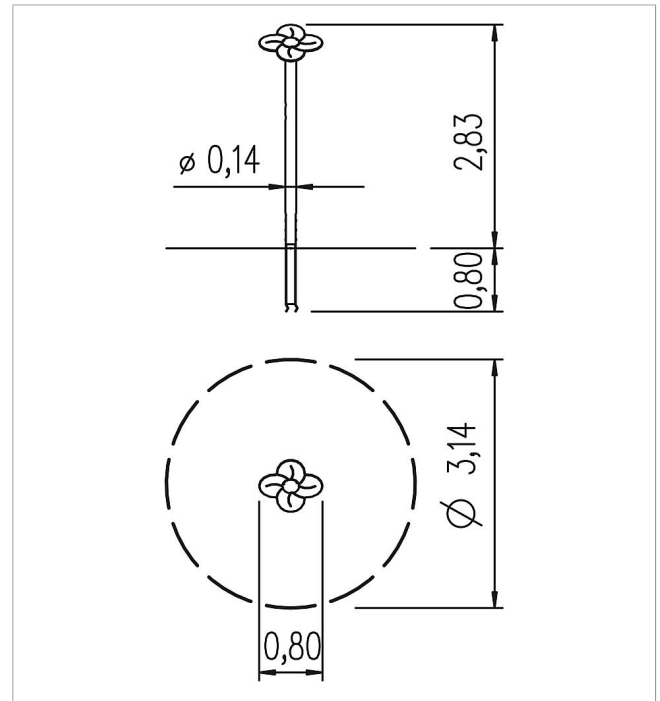

5 59 848 0102 8

minimondo column Flower

made in germany

1+

Scope of delivery

1x posts: SW
 1x post base: galvanised steel
 1x flower: HPL
 fittings: stainless steel, steel

	Material	SW pi, HPL yellow
	Foundation level	FL 3
	Minimum space	Ø 314x283 cm
	Free falling height	-
	Impact protection net	-
	Foundations	1x CF
	Largest section	345x14x16 cm