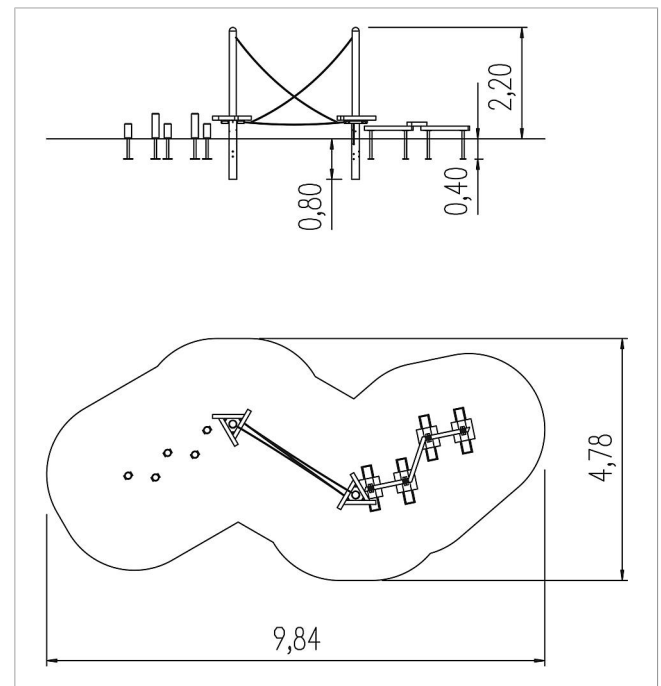

5 25 040 7710 0

active trail combination 01

made in germany

Scope of delivery

- 2x island
- 1x crossing L1
- 1x crossing L2
- 1x crossing M1

	Material	Stainless steel, Eucalyptus
	Foundation level	FL 3
	Minimum space	984x478x320 cm
	Free falling height	50 cm
	Impact protection net	-
	Foundations	10x CF